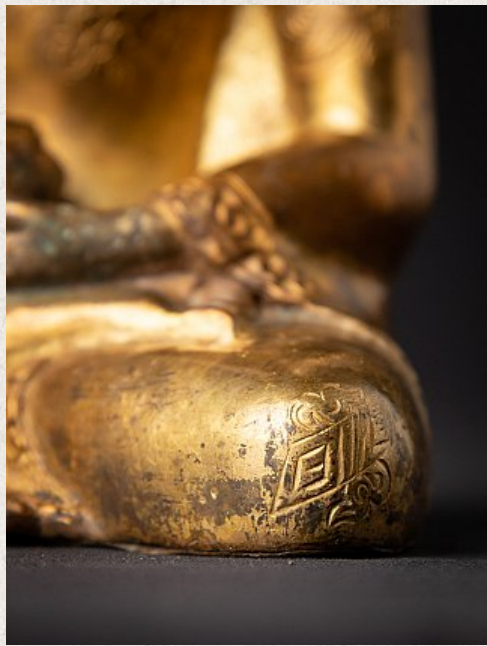

[See on website](#)