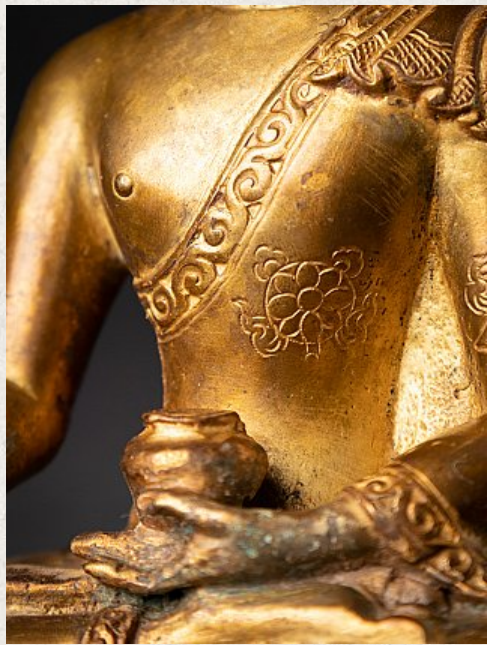

[See on website](#)