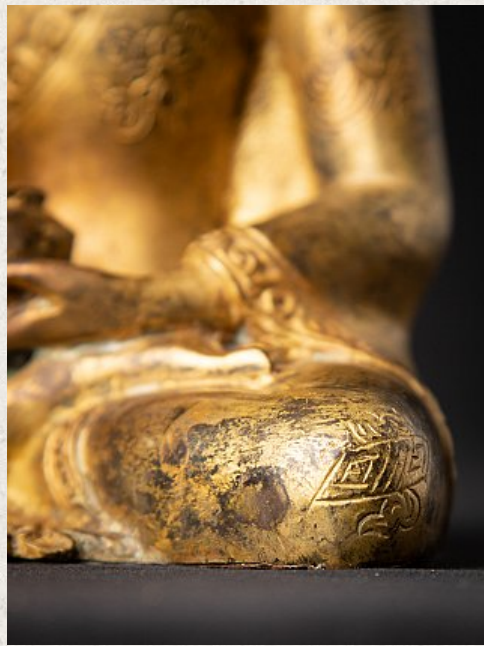

See on
website