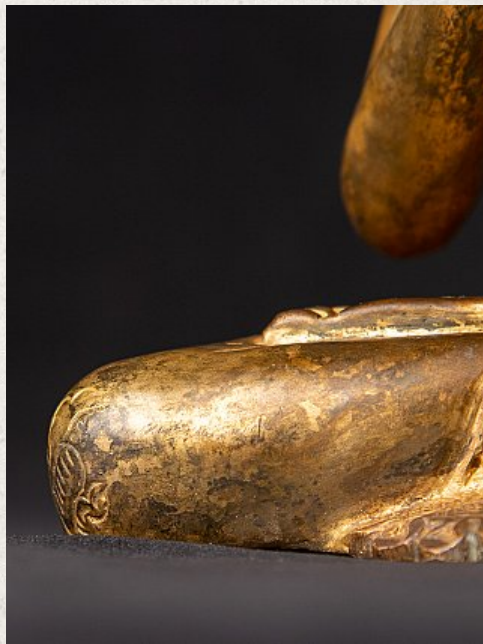

[See on website](#)