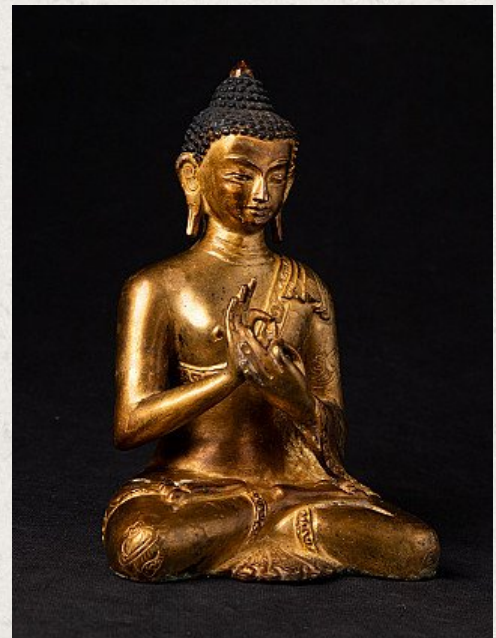

Old Nepali bronze Buddha statue

- Material : bronze
- 15,7 cm high
- 10,9 cm wide and 8 cm deep
- Fire gilded with 24 krt. gold
- Dharmachakra mudra
- Middle 20th century
- High quality !
- Originating from Nepal
- Nr: 3250-3

Asian art

Rielerweg 71-73

7416 ZB Deventer

The Netherlands

www.burmese-art.com

info@burmese-art.com

+31-6-22192241