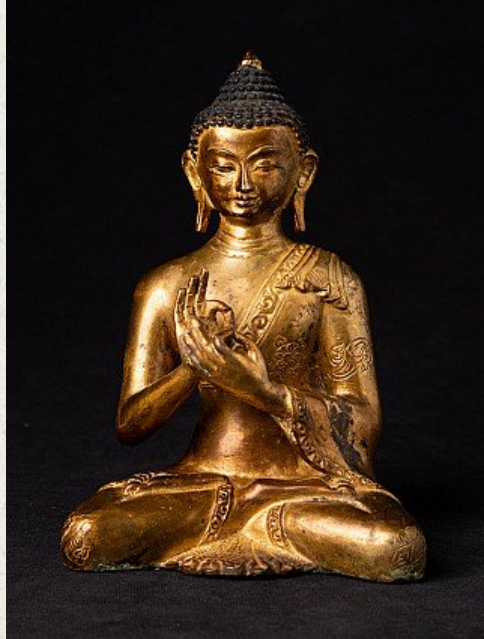

Old Nepali bronze Buddha statue

- Material : bronze
- 15,7 cm high
- 10,9 cm wide and 8 cm deep
- Fire gilded with 24 krt. gold
- Dharmachakra mudra
- Middle 20th century
- High quality !
- Originating from Nepal
- Nr: 3250-3

Asian art

Rielerweg 71-73

7416 ZB Deventer

The Netherlands

www.burmese-art.com

info@burmese-art.com

+31-6-22192241