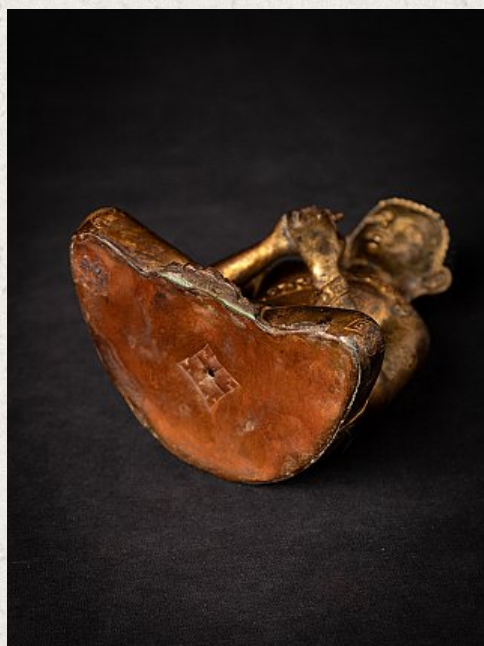

[See on website](#)