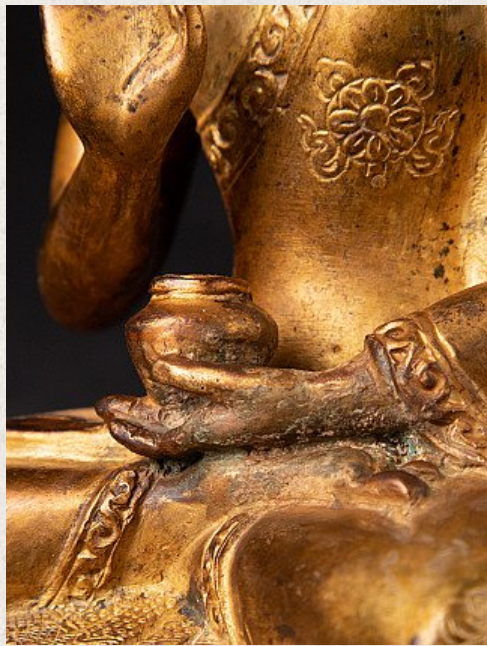

See on website