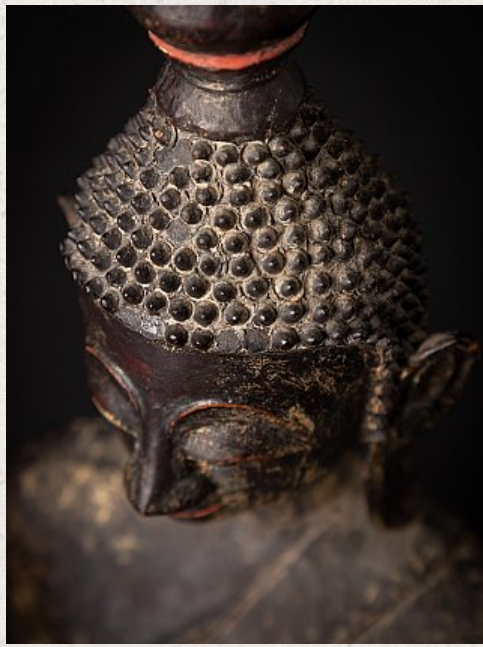

[See on website](#)