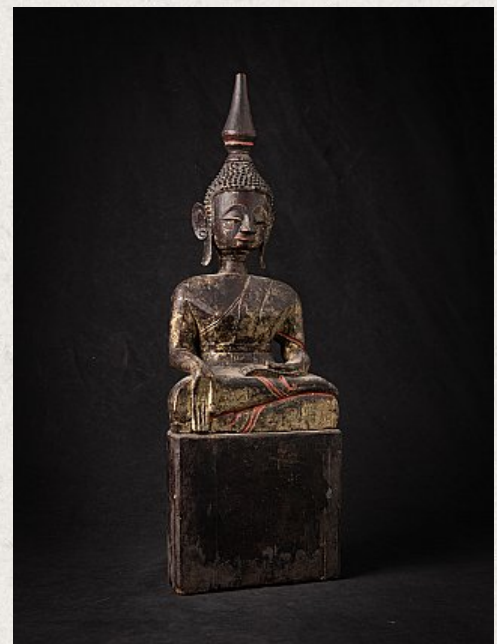

Antique wooden Laos Buddha statue

- Material : wood
- 54,5 cm high
- 18,5 cm wide and 12,5 cm deep
- With traces of the original 24 krt. gilding
- Bhumisparsha mudra
- 18th century
- Tai Lue style
- Very high quality !
- Originating from Laos
- Nr: 3249-9
- Price : 1,900 euro

Asian art

Rielerweg 71-73

7416 ZB Deventer

The Netherlands

www.burmese-art.com

info@burmese-art.com

+31-6-22192241