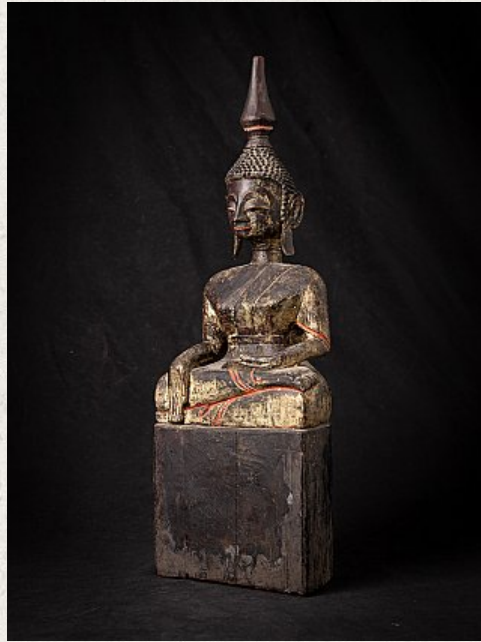

Antique wooden Laos Buddha statue

- Material : wood
- 54,5 cm high
- 18,5 cm wide and 12,5 cm deep
- With traces of the original 24 krt. gilding
- Bhumisparsha mudra
- 18th century
- Tai Lue style
- Very high quality !
- Originating from Laos
- Nr: 3249-9
- Price : 1,900 euro

Asian art

Rielerweg 71-73

7416 ZB Deventer

The Netherlands

www.burmese-art.com

info@burmese-art.com

+31-6-22192241