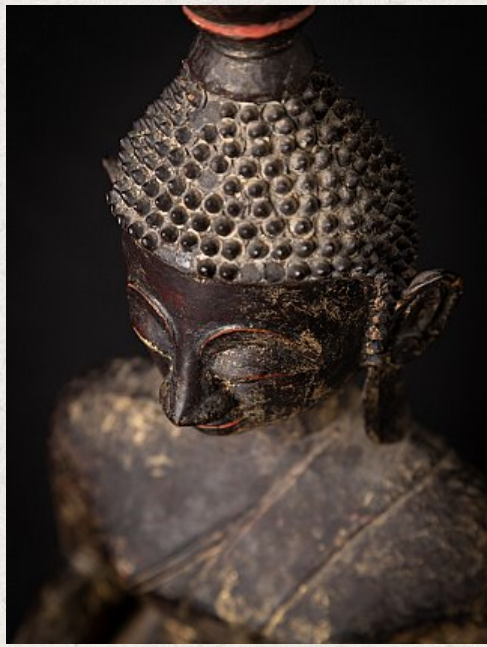

[See on website](#)