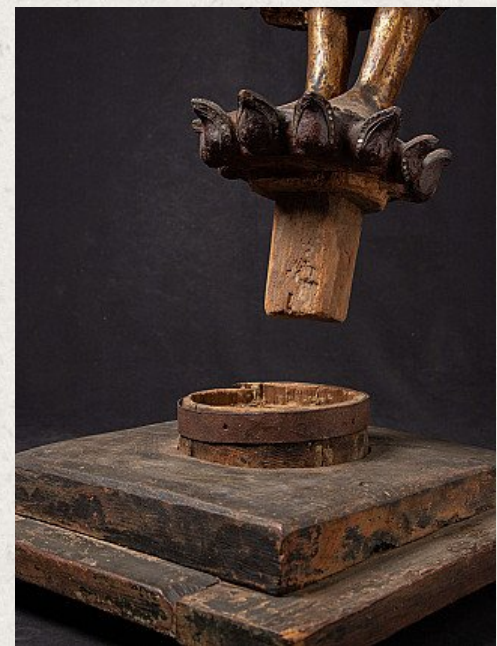

See on
website