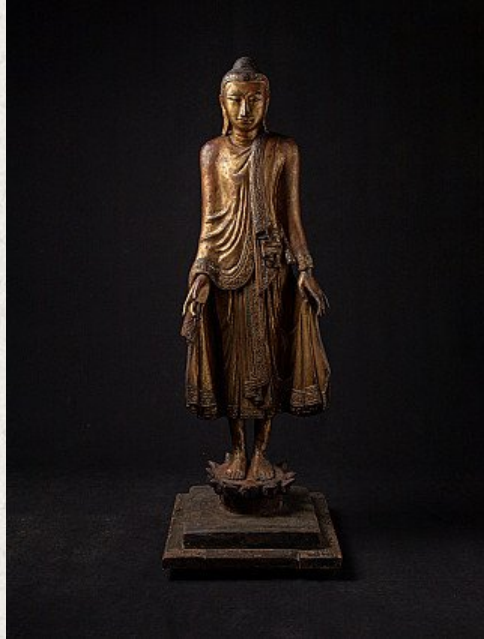

Antique wooden Mandalay Buddha statue

- Material : wood
- 129,5 cm high
- 45 cm wide and 47 cm deep
- Gilded with 24 krt. gold
- Mandalay style
- 19th century
- With inlayed eyes
- Originating from Burma
- Nr: 3247-3

Asian art

Rielerweg 71-73

7416 ZB Deventer

The Netherlands

www.burmese-art.com

info@burmese-art.com

+31-6-22192241