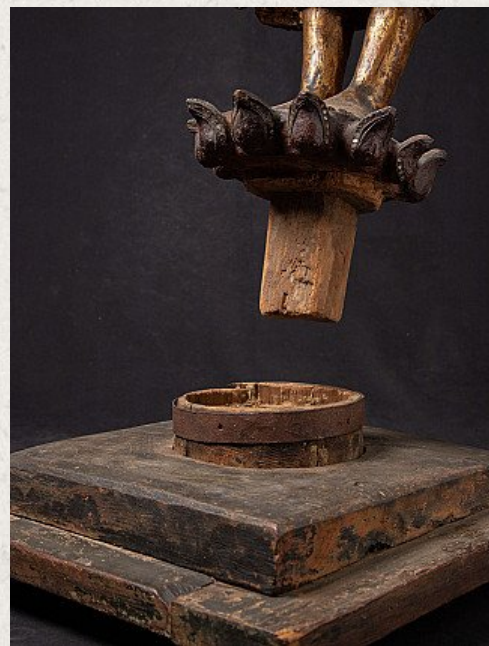

[See on website](#)