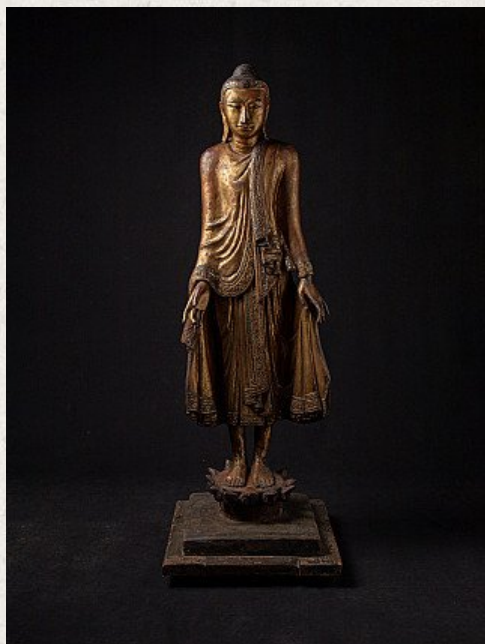

Antique wooden Mandalay Buddha statue

- Material : wood
- 129,5 cm high
- 45 cm wide and 47 cm deep
- Gilded with 24 krt. gold
- Mandalay style
- 19th century
- With inlayed eyes
- Originating from Burma
- Nr: 3247-3

Asian art

Rielerweg 71-73

7416 ZB Deventer

The Netherlands

www.burmese-art.com

info@burmese-art.com

+31-6-22192241