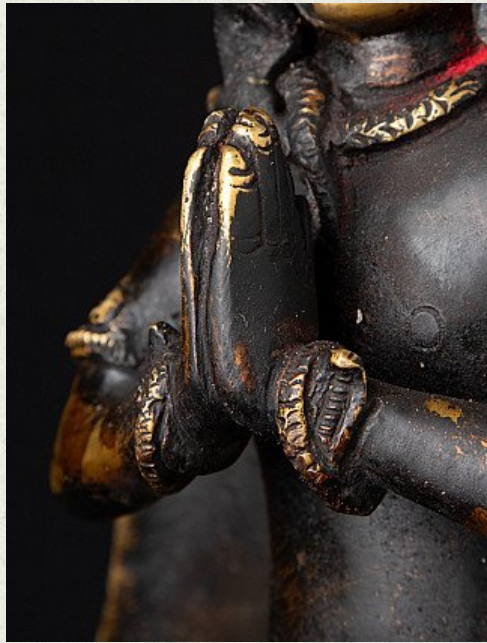

[See on website](#)