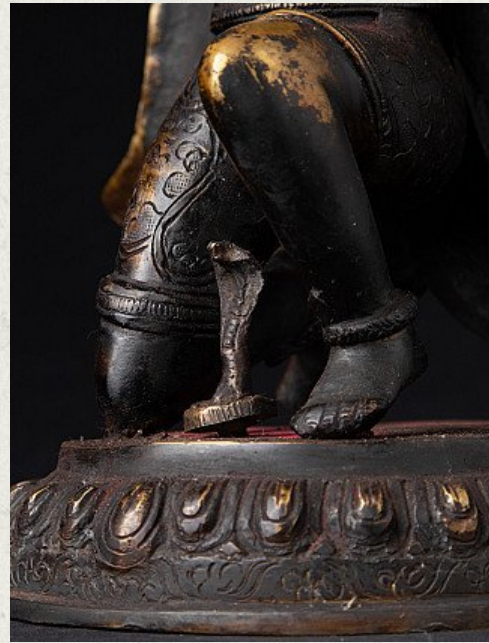

[See on website](#)