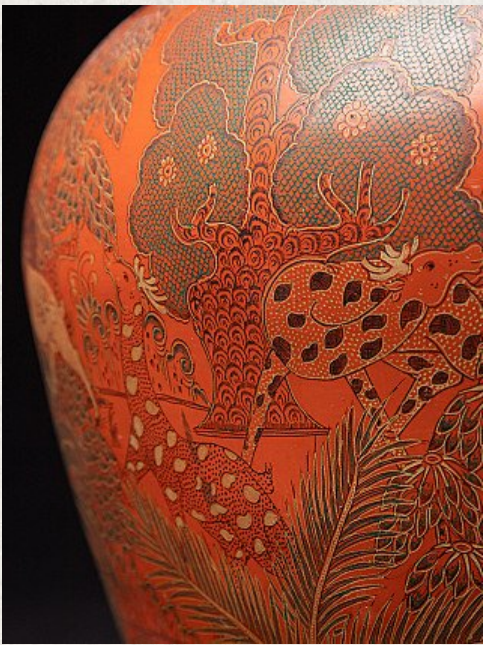

[See on website](#)