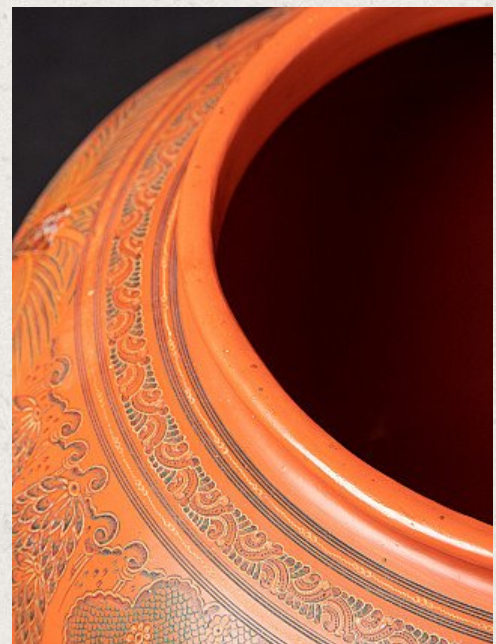

Newly made lacquerware vase

- Material : lacquerware
- 35,6 cm high
- 35,5 cm diameter
- Newly made in high quality
- Originating from Burma
- Nr: 3240-7

Asian art

Rielerweg 71-73

7416 ZB Deventer

The Netherlands

www.burmese-art.com

info@burmese-art.com

+31-6-22192241