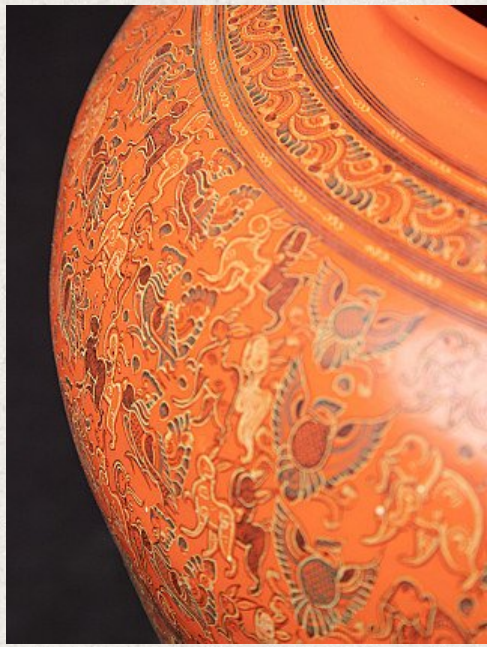

[See on website](#)