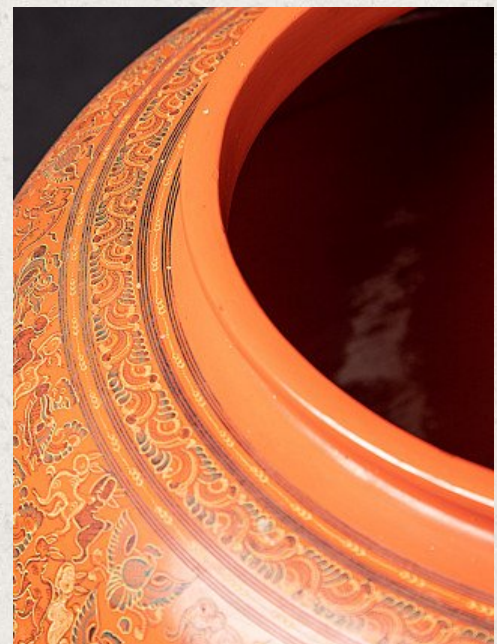

Newly made Burmese lacquerware vase

- Material : lacquerware
- 34 cm high
- 35,8 cm diameter
- Newly made in the highest quality !
- Originating from Burma
- Nr: 3240-5

Asian art

Rielerweg 71-73

7416 ZB Deventer

The Netherlands

www.burmese-art.com

info@burmese-art.com

+31-6-22192241