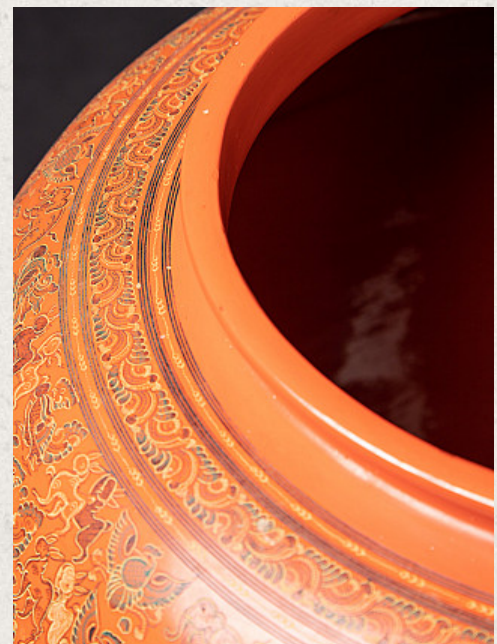

Newly made Burmese lacquerware vase

- Material : lacquerware
- 34 cm high
- 35,8 cm diameter
- Newly made in the highest quality !
- Originating from Burma
- Nr: 3240-5

Asian art

Rielerweg 71-73

7416 ZB Deventer

The Netherlands

www.burmese-art.com

info@burmese-art.com

+31-6-22192241