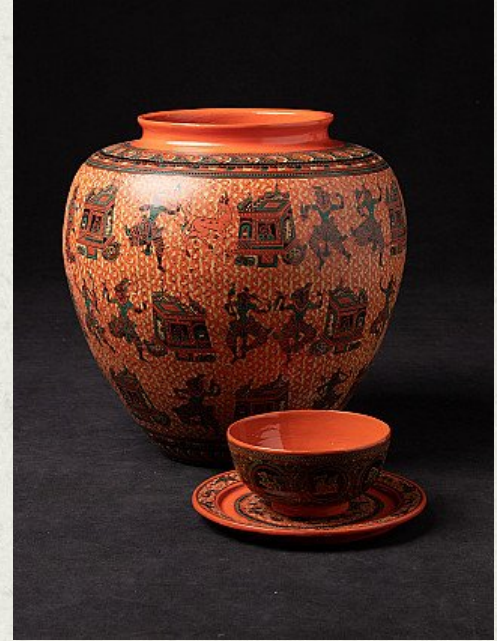

# Newly made Burmese lacquerware bowl

- Material : lacquerware
- 37 cm high
- 30,2 cm diameter
- Newly made in high quality !
- Originating from Burma
- Nr: 3240-1

*Asian art*

Rielerweg 71-73  
7416 ZB Deventer  
The Netherlands  
[www.burmese-art.com](http://www.burmese-art.com)  
[info@burmese-art.com](mailto:info@burmese-art.com)  
+31-6-22192241