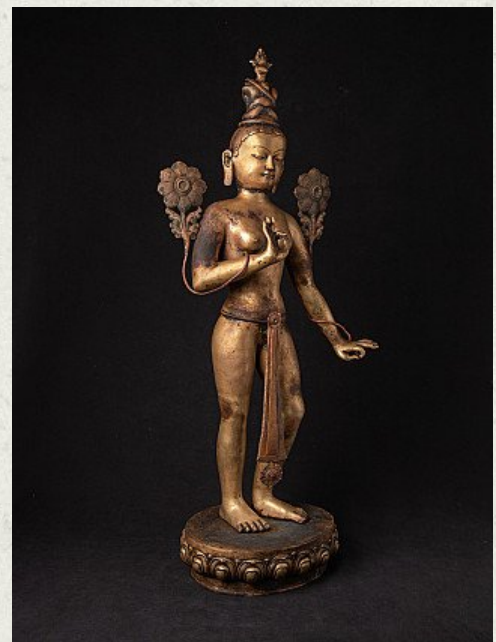

Large antique Nepali Tara statue

- Material : bronze
- 87 cm high
- 38 cm wide and 23,5 cm deep
- Late 19th century - possibly older
- Originating from Nepal
- Nr: 3238

Asian art

Rielerweg 71-73

7416 ZB Deventer

The Netherlands

www.burmese-art.com

info@burmese-art.com

+31-6-22192241