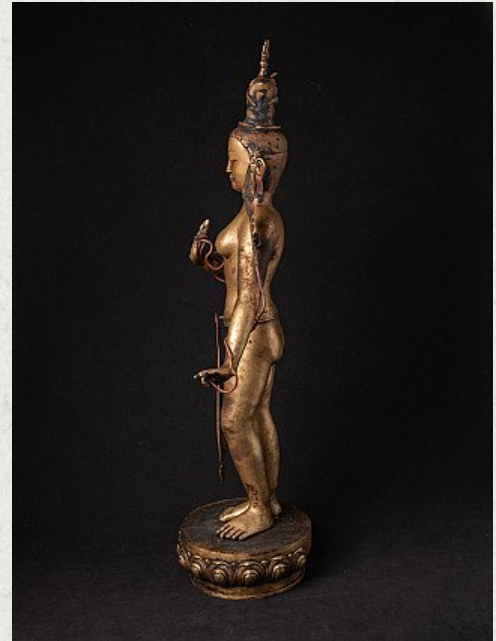

Large antique Nepali Tara statue

- Material : bronze
- 87 cm high
- 38 cm wide and 23,5 cm deep
- Late 19th century - possibly older
- Originating from Nepal
- Nr: 3238

Asian art

Rielerweg 71-73

7416 ZB Deventer

The Netherlands

www.burmese-art.com

info@burmese-art.com

+31-6-22192241