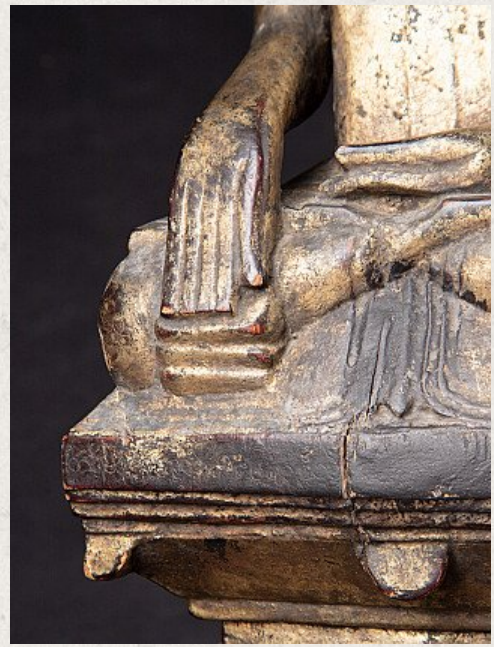

See on
website