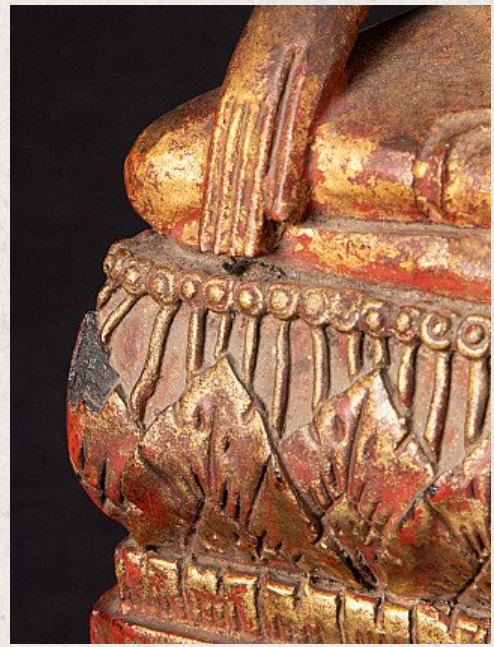

See on website