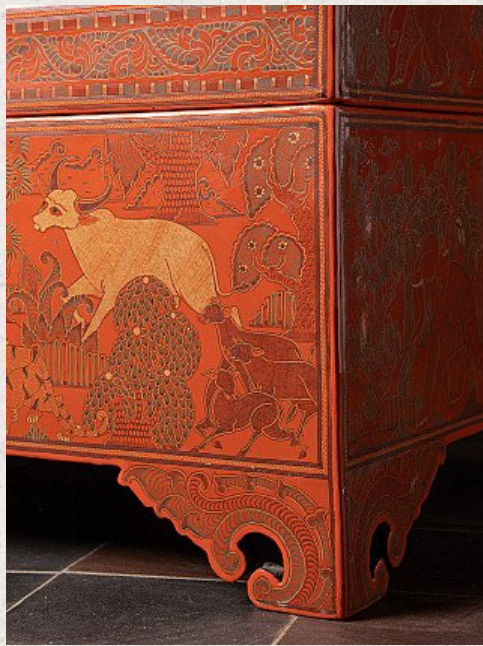

See on website