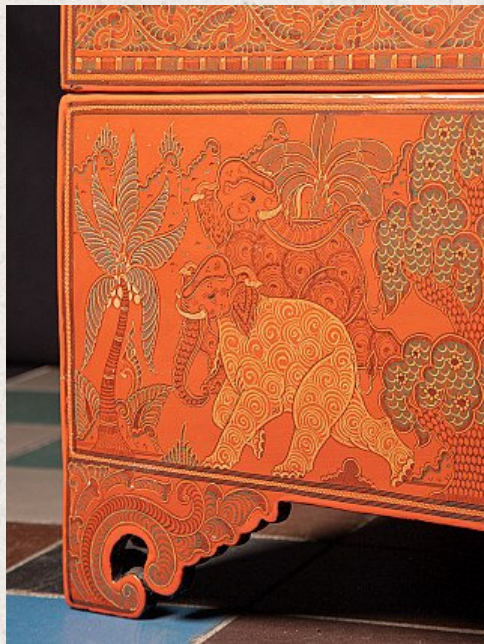

Burmese lacquerware box

- Material : lacquerware
- 41,5 cm high
- 77 cm wide and 45,5 cm deep
- With many detailed decorations
- Newly made in very high quality !
- Originating from Burma
- Nr: 3236-7

Asian art

Rielerweg 71-73

7416 ZB Deventer

The Netherlands

www.burmese-art.com

info@burmese-art.com

+31-6-22192241