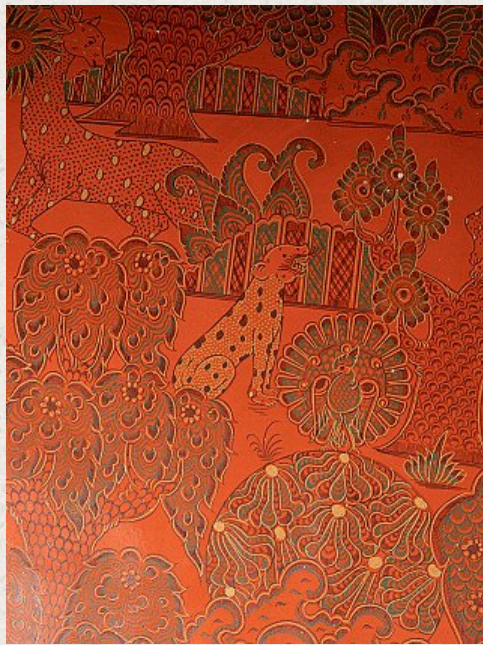

See on website