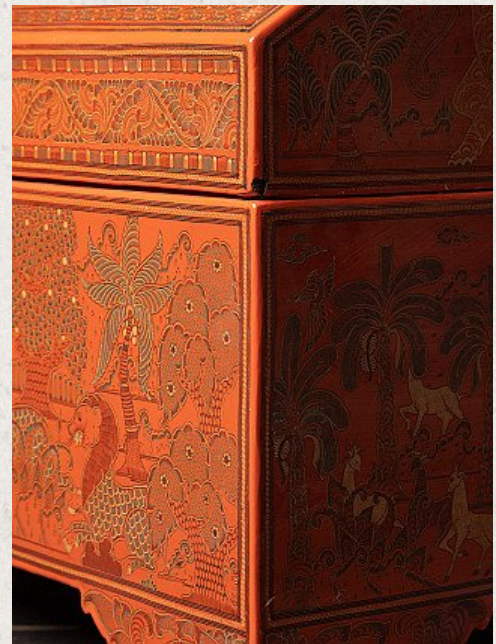

Burmese lacquerware box

- Material : lacquerware
- 41,5 cm high
- 77 cm wide and 45,5 cm deep
- With many detailed decorations
- Newly made in very high quality !
- Originating from Burma
- Nr: 3236-7

Asian art

Rielerweg 71-73

7416 ZB Deventer

The Netherlands

www.burmese-art.com

info@burmese-art.com

+31-6-22192241