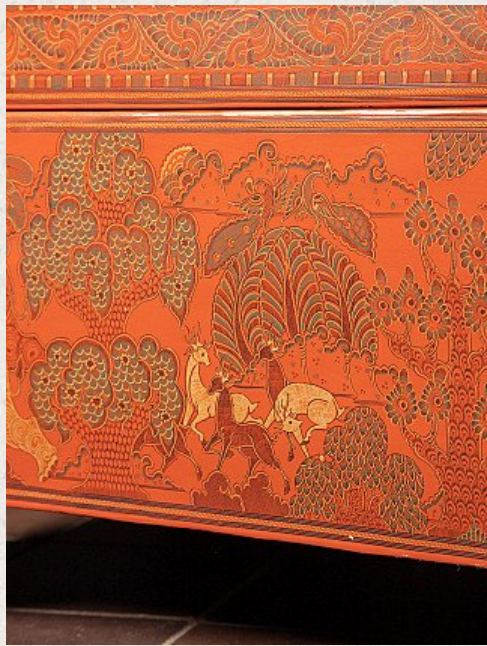

See on website