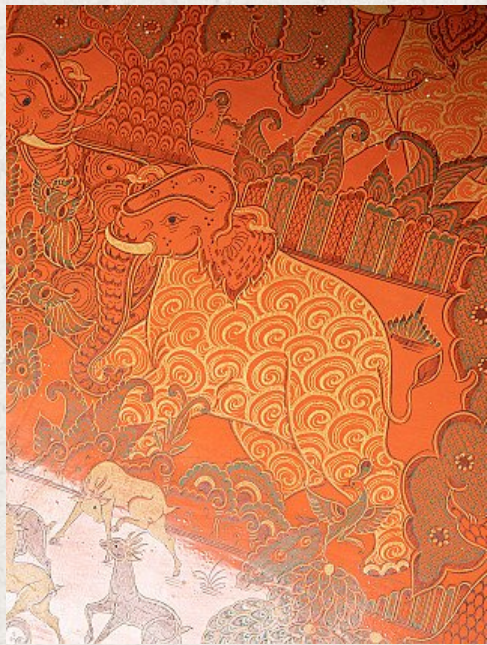

See on website