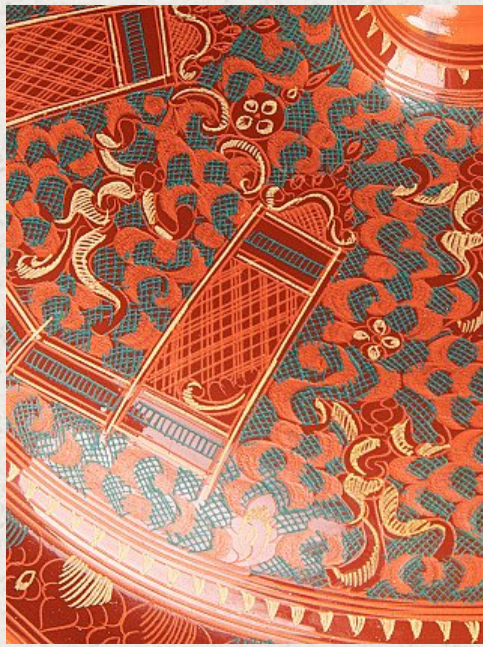

See on
website