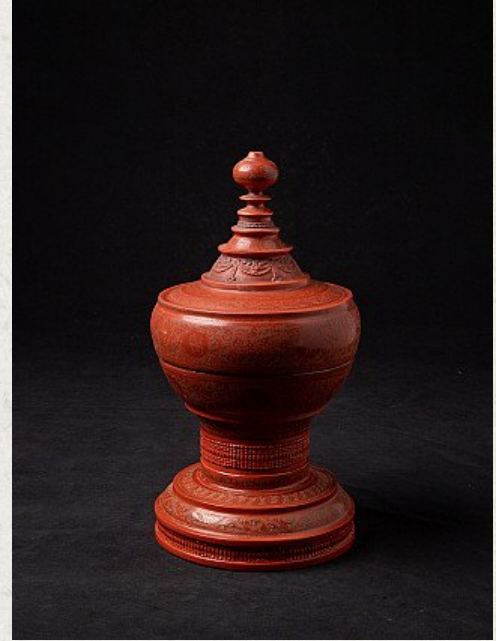

Newly made Burmese offering vessel

- Material : lacquerware
- 51 cm high
- 21,6 cm diameter
- Shan (Tai Yai) style
- Originating from Burma
- Nr: 3236-18

Asian art

Rielerweg 71-73

7416 ZB Deventer

The Netherlands

www.burmese-art.com

info@burmese-art.com

+31-6-22192241