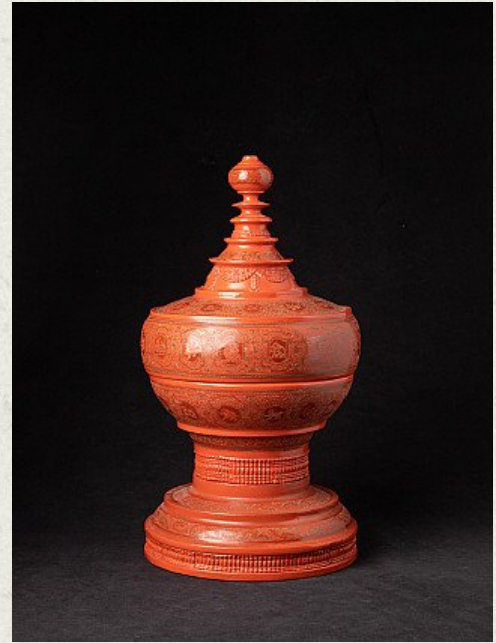

Newly made Burmese offering vessel

- Material : lacquerware
- 50 cm high
- 21,7 cm diameter
- Originating from Burma
- Nr: 3236-17

Asian art

Rielerweg 71-73

7416 ZB Deventer

The Netherlands

www.burmese-art.com

info@burmese-art.com

+31-6-22192241