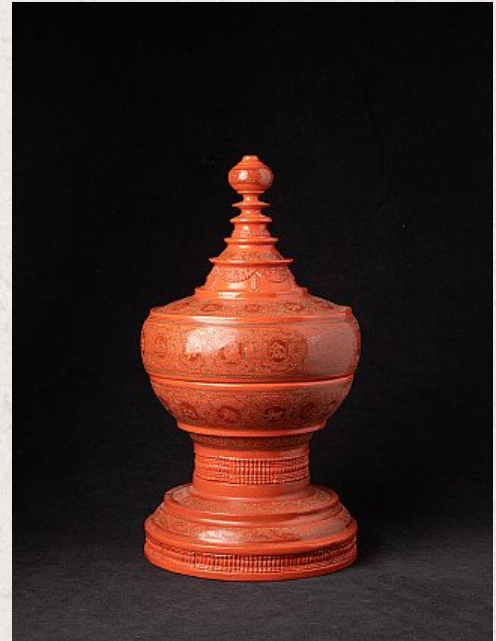

Newly made Burmese offering vessel

- Material : lacquerware
- 50 cm high
- 21,7 cm diameter
- Originating from Burma
- Nr: 3236-17

Asian art

Rielerweg 71-73

7416 ZB Deventer

The Netherlands

www.burmese-art.com

info@burmese-art.com

+31-6-22192241