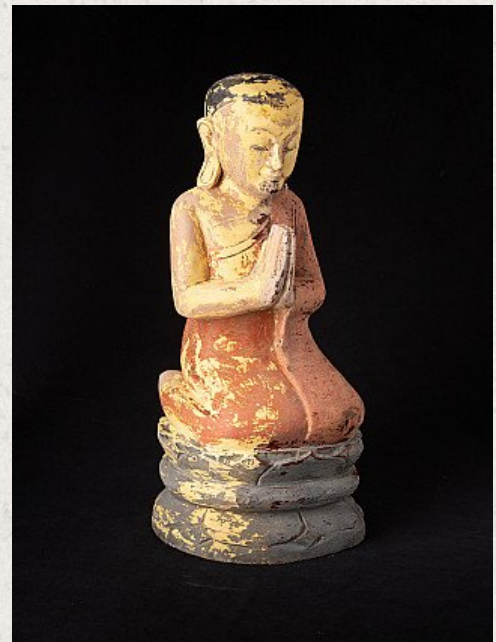

Old wooden Burmese monk statue

- Material : wood
- 46,1 cm high
- 20,4 cm wide and 21 cm deep
- Middle 20th century
- Originating from Burma
- Nr: 3235-2
- Price : 250 euro

Asian art

Rielerweg 71-73

7416 ZB Deventer

The Netherlands

www.burmese-art.com

info@burmese-art.com

+31-6-22192241