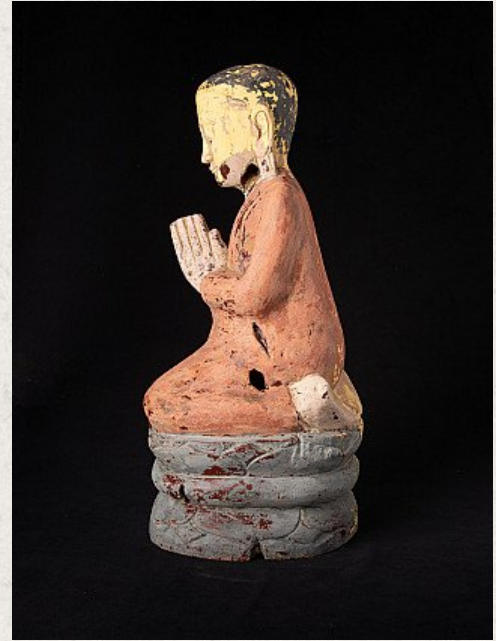

Old wooden Burmese monk statue

- Material : wood
- 46,1 cm high
- 20,4 cm wide and 21 cm deep
- Middle 20th century
- Originating from Burma
- Nr: 3235-2
- Price : 250 euro

Asian art

Rielerweg 71-73

7416 ZB Deventer

The Netherlands

www.burmese-art.com

info@burmese-art.com

+31-6-22192241