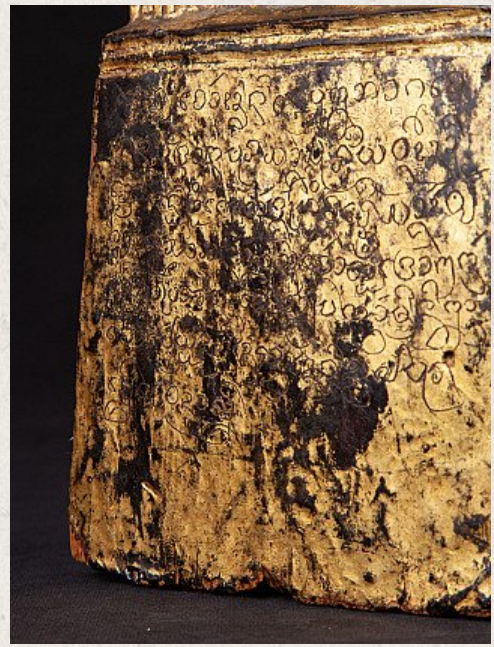

[See on website](#)