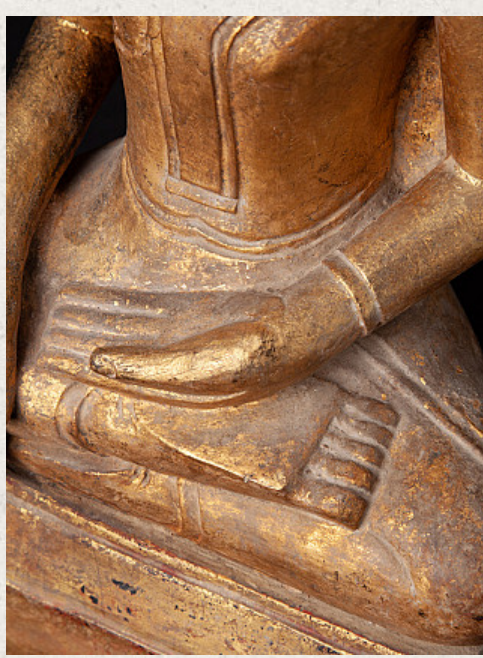

[See on website](#)