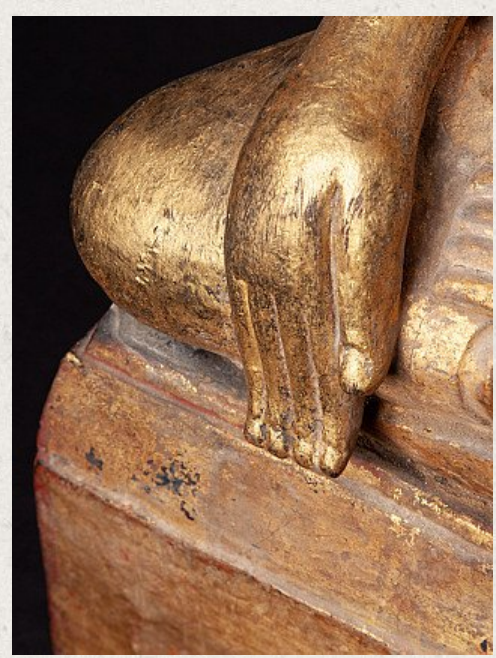

[See on website](#)