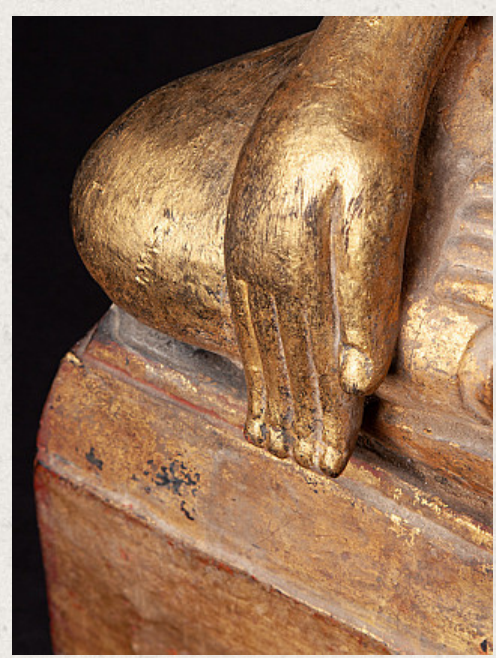

[See on website](#)