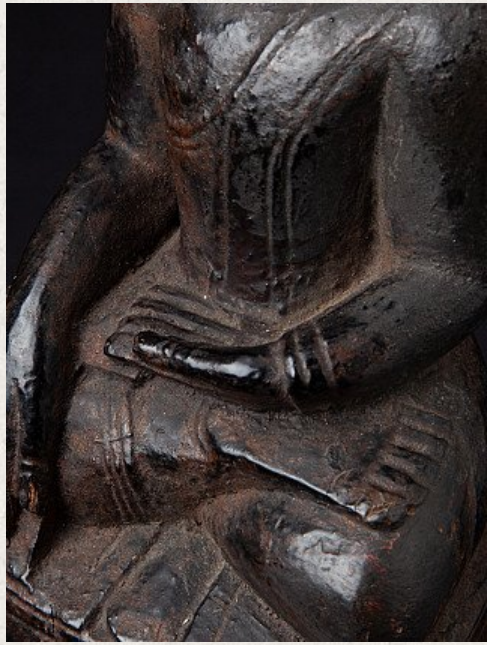

See on
website