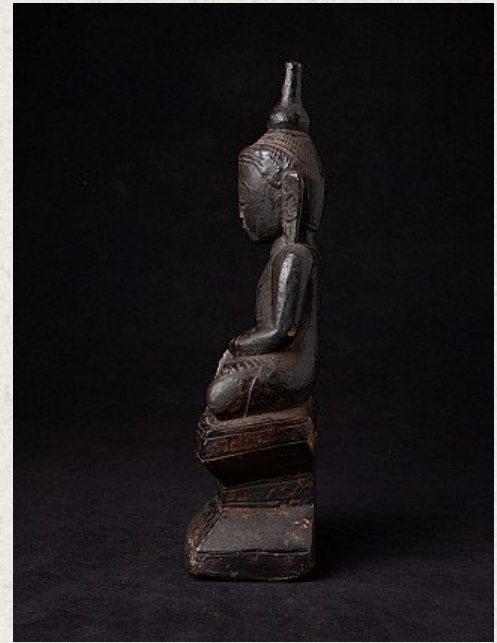

Antique Burmese Shan Buddha statue

- Material : wood
- 31,4 cm high
- 11,5 cm wide and 8,4 cm deep
- Bhumisparsha mudra
- 18th century
- Originating from Burma
- Nr: 3226-2

Asian art

Rielerweg 71-73

7416 ZB Deventer

The Netherlands

www.burmese-art.com

info@burmese-art.com

+31-6-22192241