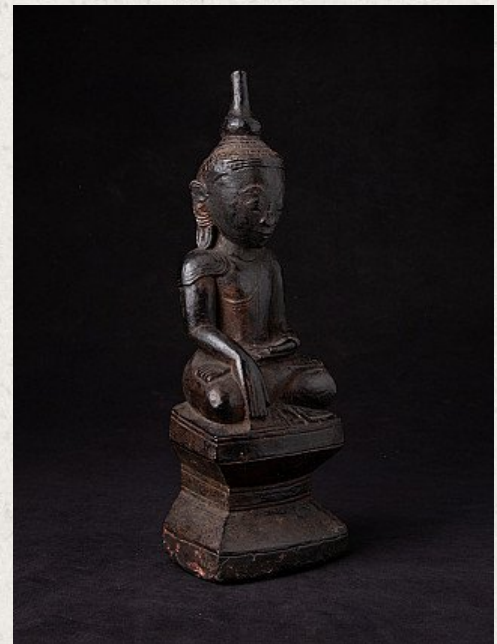

Antique Burmese Shan Buddha statue

- Material : wood
- 31,4 cm high
- 11,5 cm wide and 8,4 cm deep
- Bhumisparsha mudra
- 18th century
- Originating from Burma
- Nr: 3226-2

Asian art

Rielerweg 71-73

7416 ZB Deventer

The Netherlands

www.burmese-art.com

info@burmese-art.com

+31-6-22192241