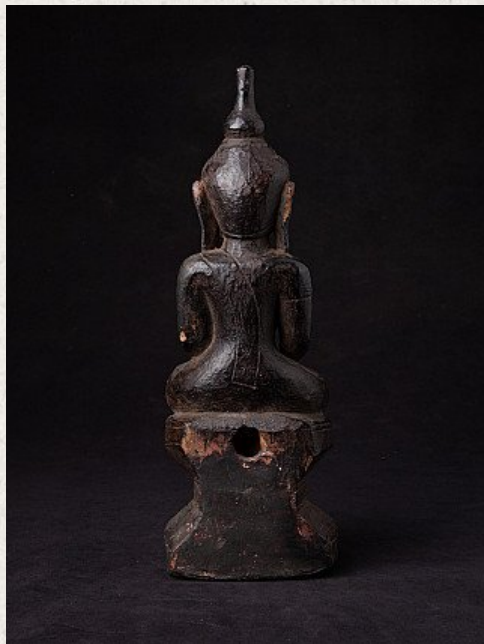

Antique Burmese Shan Buddha statue

- Material : wood
- 31,4 cm high
- 11,5 cm wide and 8,4 cm deep
- Bhumisparsha mudra
- 18th century
- Originating from Burma
- Nr: 3226-2

Asian art

Rielerweg 71-73

7416 ZB Deventer

The Netherlands

www.burmese-art.com

info@burmese-art.com

+31-6-22192241