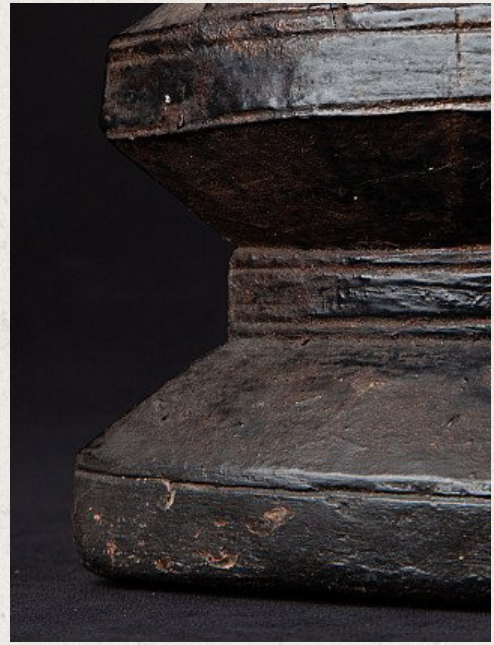

See on
website