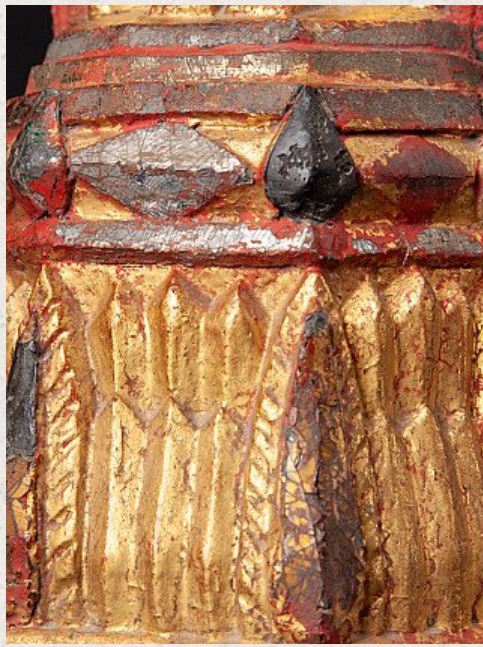

[See on website](#)