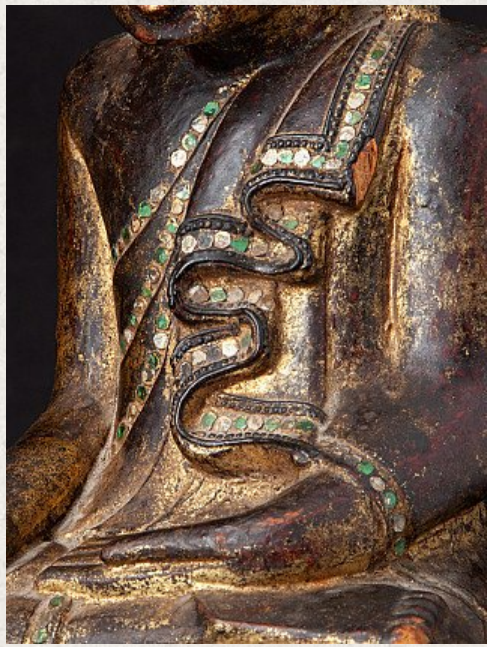

[See on website](#)