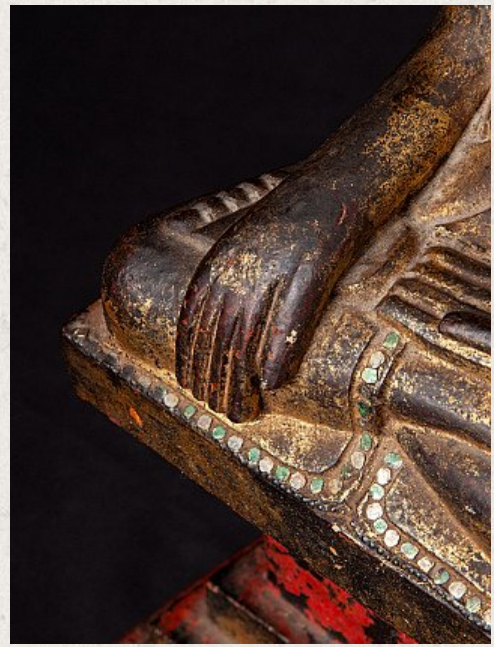

[See on website](#)