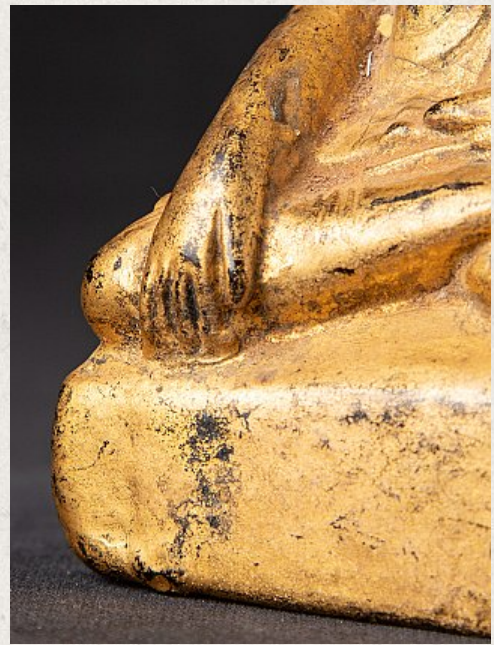

[See on website](#)