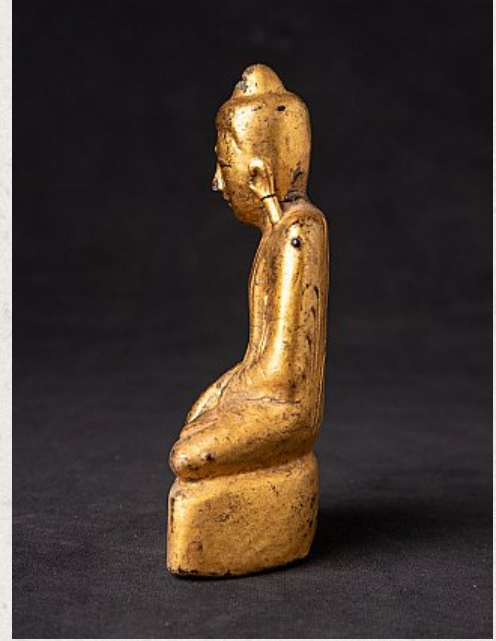

Antique Burmese Shan Buddha

- Material : wood
- 13,2 cm high
- 7,5 cm wide and 3,7 cm deep
- Gilded with 24 krt. gold
- Shan (Tai Yai) style
- Bhumisparsha mudra
- 19th century
- Originating from Burma
- Nr: 3222-63

Asian art

Rielerweg 71-73

7416 ZB Deventer

The Netherlands

www.burmese-art.com

info@burmese-art.com

+31-6-22192241