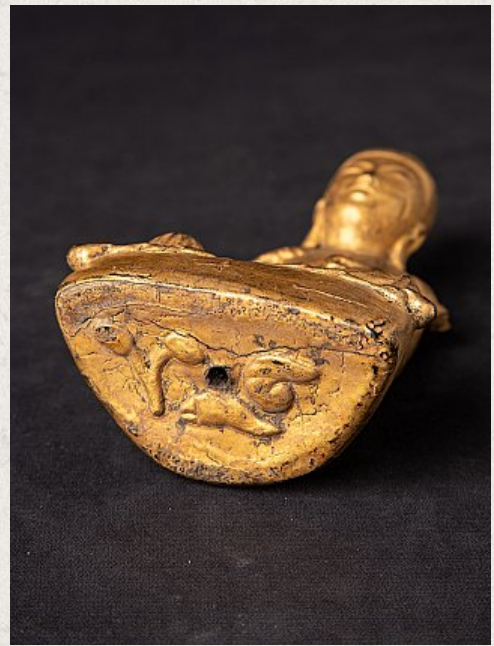

[See on website](#)