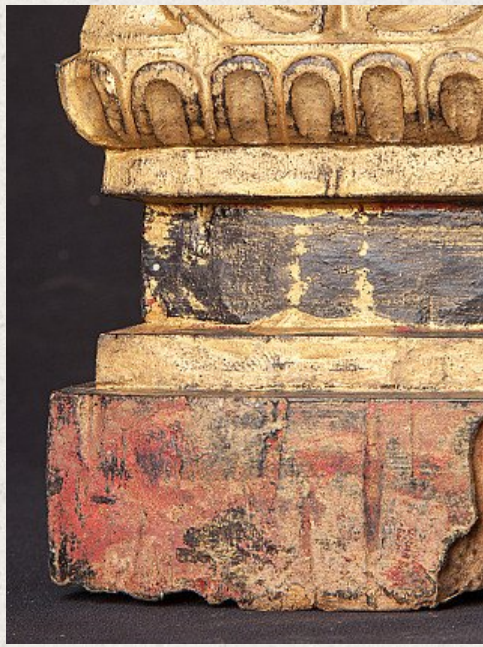

[See on website](#)