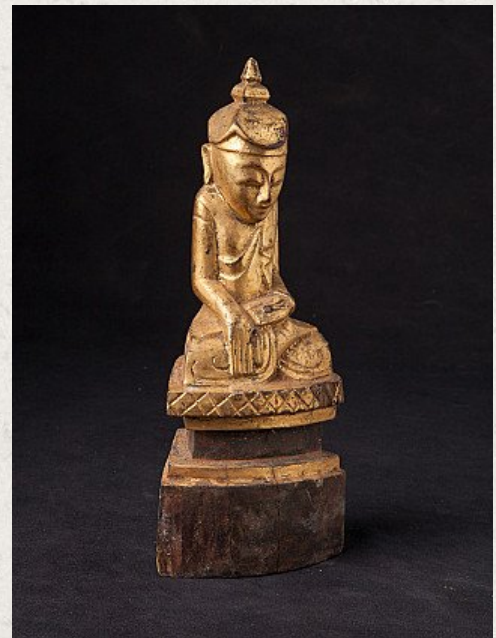

Antique wooden Shan Buddha statue

- Material : wood
- 20,3 cm high
- 8,5 cm wide and 5,4 cm deep
- Gilded with 24 krt. gold
- Shan (Tai Yai) style
- Bhumisparsha mudra
- 19th century
- Originating from Burma
- Nr: 3222-34

Asian art

Rielerweg 71-73

7416 ZB Deventer

The Netherlands

www.burmese-art.com

info@burmese-art.com

+31-6-22192241