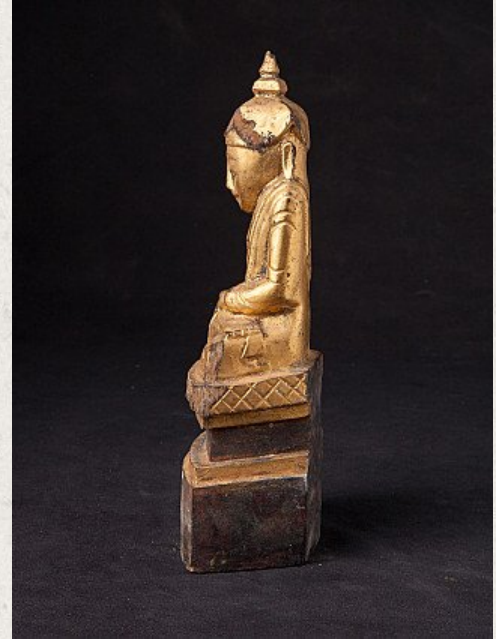

Antique wooden Shan Buddha statue

- Material : wood
- 20,3 cm high
- 8,5 cm wide and 5,4 cm deep
- Gilded with 24 krt. gold
- Shan (Tai Yai) style
- Bhumisparsha mudra
- 19th century
- Originating from Burma
- Nr: 3222-34

Asian art

Rielerweg 71-73

7416 ZB Deventer

The Netherlands

www.burmese-art.com

info@burmese-art.com

+31-6-22192241