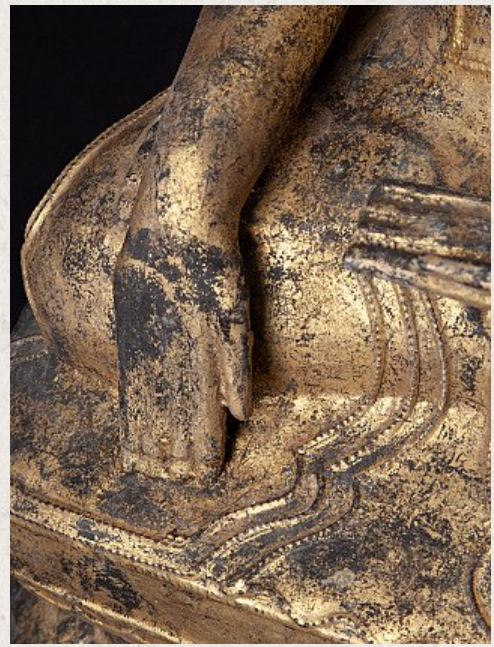

[See on website](#)