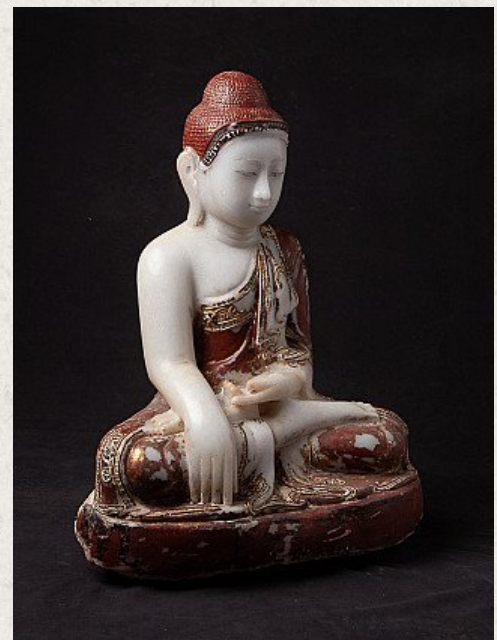

Antique alabaster Buddha statue

- Material : marble
- 50,8 cm high
- 48 cm wide and 28,3 cm deep
- With traces of the original 24 krt. gilding
- Mandalay style
- Bhumisparsha mudra
- 19th century
- Originating from Burma
- Nr: 3206
- Price : 2950 euro

Asian art

Rielerweg 71-73

7416 ZB Deventer

The Netherlands

www.burmese-art.com

info@burmese-art.com

+31-6-22192241