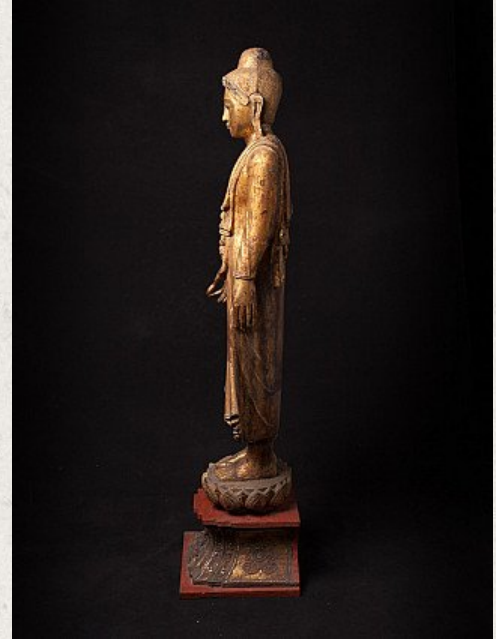

Antique standing Mandalay Buddha statue

- Material : wood
- 119,5 cm high
- 44,5 cm wide and 26,8 cm deep
- Gilded with 24 krt. gold
- Mandalay style
- 19th century
- Surely one of the best Mandalay Buddhas ever in my collection !
- Originating from Burma
- Nr: 3197-1

Asian art

Rielerweg 71-73

7416 ZB Deventer

The Netherlands

www.burmese-art.com

info@burmese-art.com

+31-6-22192241