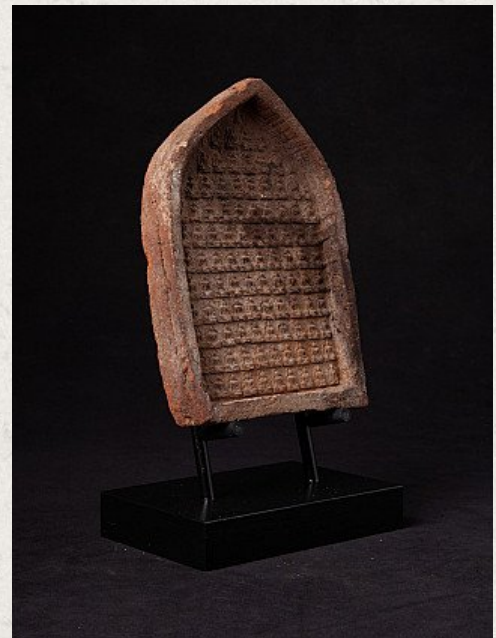

12th century Pagan Votive Tablet

- Material: Clay / Pottery
- 26,2 cm high
- The base is 15 cm wide and 10 cm deep
- 20 cm high without the base
- Bagan style
- 12th century - original from the Pagan period
- Very special !
- Originating from Burma
- Nr: 3196-5

Asian art

Rielerweg 71-73

7416 ZB Deventer

The Netherlands

www.burmese-art.com

info@burmese-art.com

+31-6-22192241