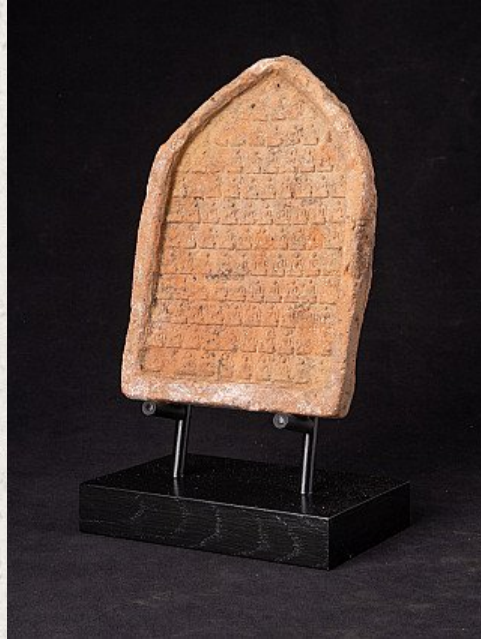

12th century Pagan Votive Tablet

- Material: Clay / Pottery
- 26 cm high
- The base is 15 cm wide and 10 cm deep
- Just the tablet is 19,8 cm high
- Bagan style
- 12th century - original from the Pagan period
- Very special !
- Originating from Burma
- Nr: 3196-23

Asian art

Rielerweg 71-73

7416 ZB Deventer

The Netherlands

www.burmese-art.com

info@burmese-art.com

+31-6-22192241