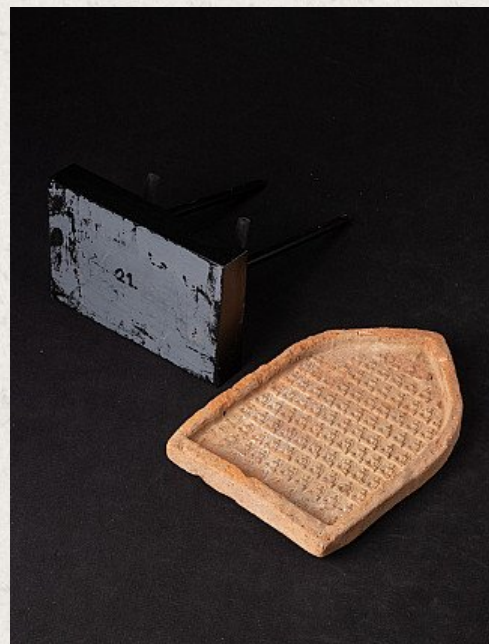

See on
website