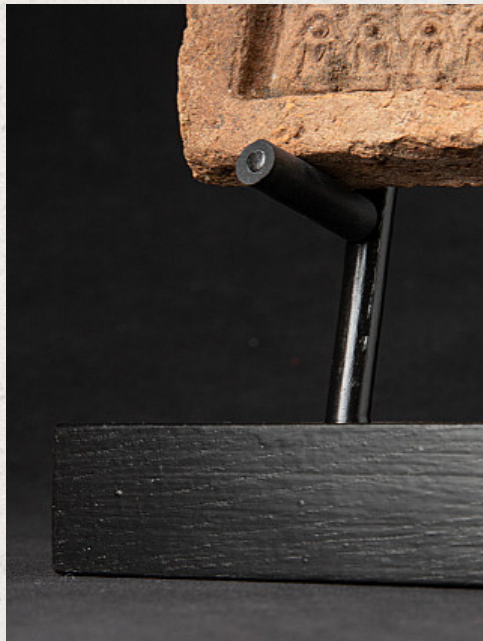

See on website