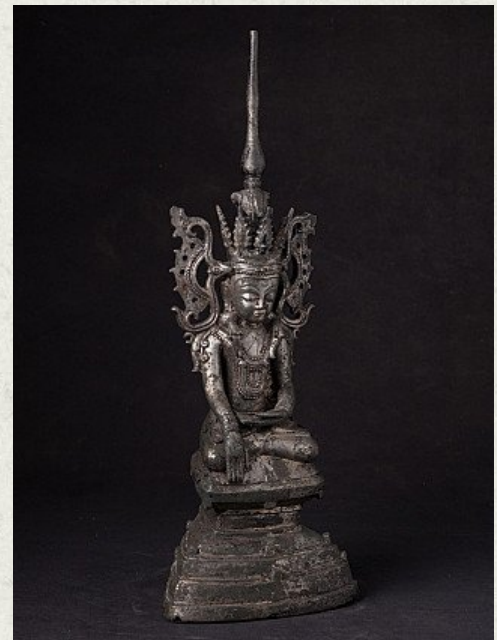

Antique bronze crowned Buddha statue

- Material : bronze
- 38,5 cm high
- 14,1 cm wide and 9 cm deep
- Shan (Tai Yai) style
- Bhumisparsha mudra
- 18th century
- Special and made in high quality !
- With silver mixed in the alloy
- Originating from Burma
- Nr: 3192

Asian art

Rielerweg 71-73

7416 ZB Deventer

The Netherlands

www.burmese-art.com

info@burmese-art.com

+31-6-22192241