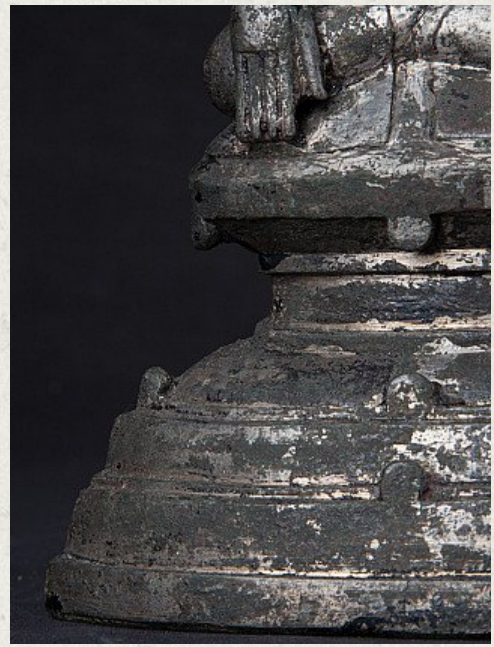

[See on website](#)