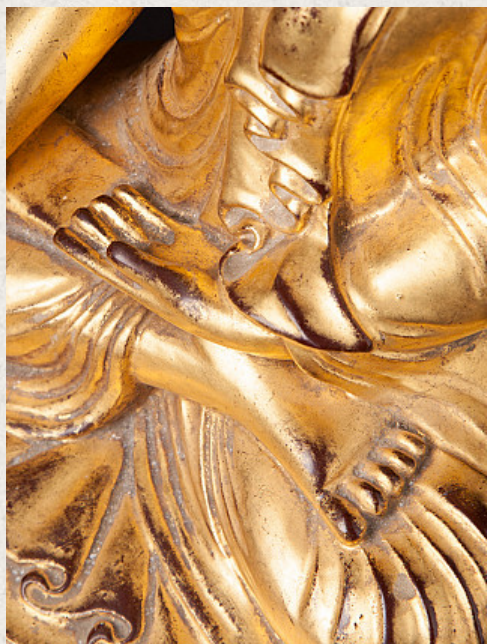

See on website