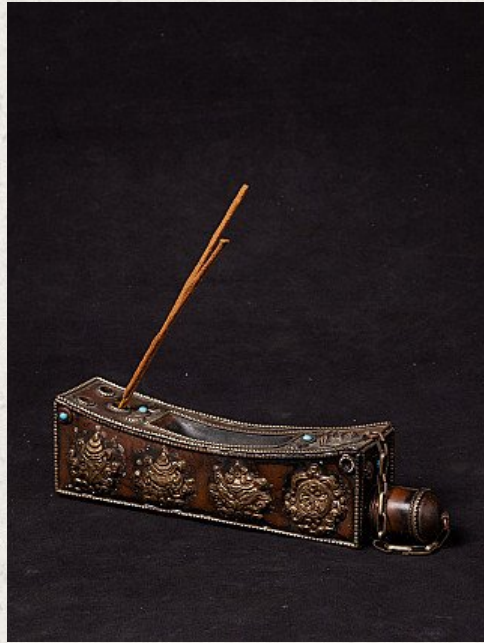

Old Copper Incense Holder

- Material: Copper
- 5,8 cm high
- 22,5 cm wide and 4,5 cm deep
- Late 20th century
- Originating from Nepal
- Nr: 3183-7

Asian art

Rielerweg 71-73

7416 ZB Deventer

The Netherlands

www.burmese-art.com

info@burmese-art.com

+31-6-22192241