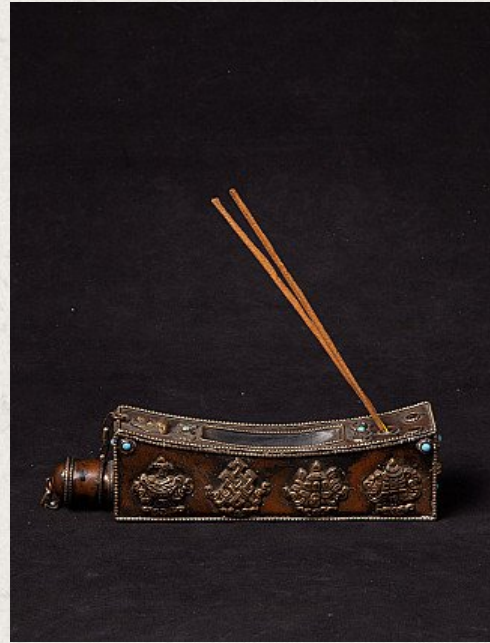

Old Copper Incense Holder

- Material: Copper
- 5,8 cm high
- 22,5 cm wide and 4,5 cm deep
- Late 20th century
- Originating from Nepal
- Nr: 3183-7

Asian art

Rielerweg 71-73

7416 ZB Deventer

The Netherlands

www.burmese-art.com

info@burmese-art.com

+31-6-22192241