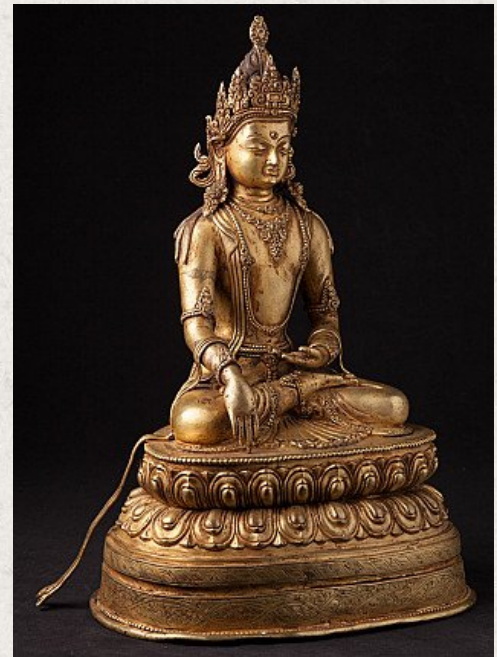

Old Nepali crowned Buddha statue

- Material : bronze
- 44 cm high
- 36 cm wide and 24 cm deep
- Fire gilded with 24 krt. gold
- Bhumisparsha mudra
- Middle 20th century
- Made in very high quality !
- Originating from Nepal
- Nr: 3170

Asian art

Rielerweg 71-73

7416 ZB Deventer

The Netherlands

www.burmese-art.com

info@burmese-art.com

+31-6-22192241