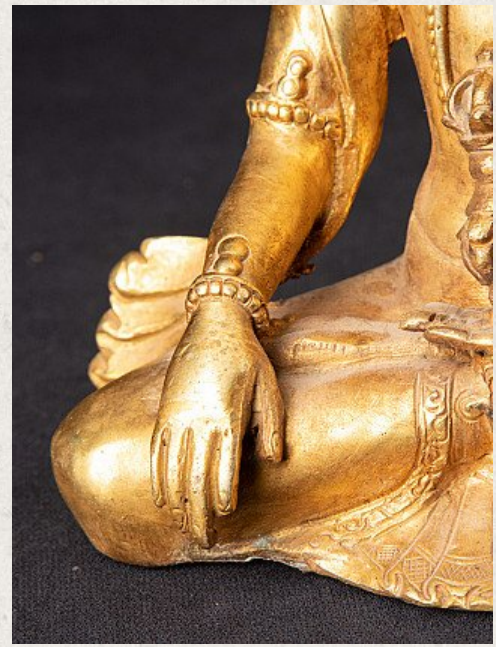

[See on website](#)