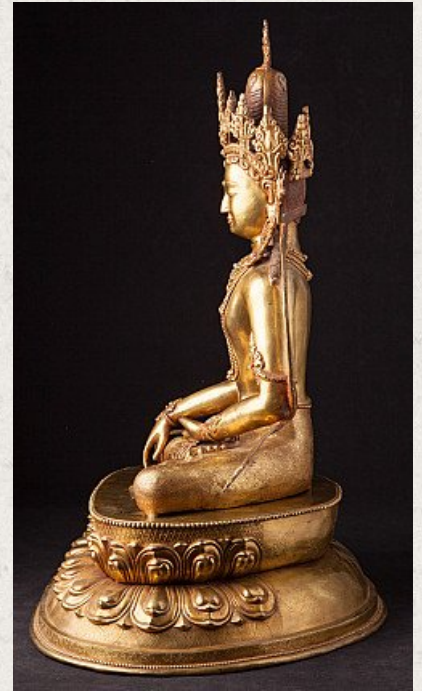

Large bronze Nepali Buddha statue

- Material : bronze
- 58 cm high
- 44 cm wide and 34,5 cm deep
- Fire gilded with 24 krt. gold
- Bhumisparsha mudra
- Newly made in the highest quality !
- Inlayed with real gem stones
- Special !
- Originating from Nepal
- Nr. 3166

Asian art

Rielerweg 71-73

7416 ZB Deventer

The Netherlands

www.burmese-art.com

info@burmese-art.com

+31-6-22192241