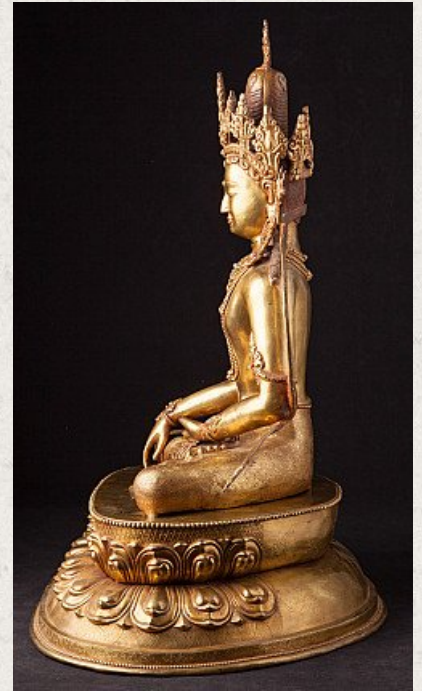

Large bronze Nepali Buddha statue

- Material : bronze
- 58 cm high
- 44 cm wide and 34,5 cm deep
- Fire gilded with 24 krt. gold
- Bhumisparsha mudra
- Newly made in the highest quality !
- Inlayed with real gem stones
- Special !
- Originating from Nepal
- Nr: 3166

Asian art

Rielerweg 71-73

7416 ZB Deventer

The Netherlands

www.burmese-art.com

info@burmese-art.com

+31-6-22192241