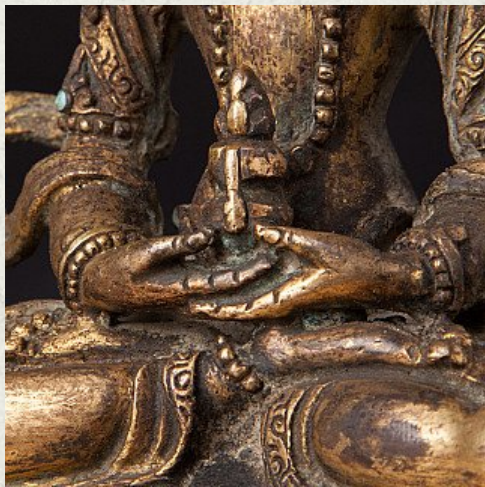

Old Nepali Buddha statue

- Material : bronze
- 14,5 cm high
- 10,2 cm wide and 5,3 cm deep
- Originating from Nepal
- Nr: 3165-1

Asian art

Rielerweg 71-73
7416 ZB Deventer
The Netherlands
www.burmese-art.com
info@burmese-art.com
+31-6-22192241