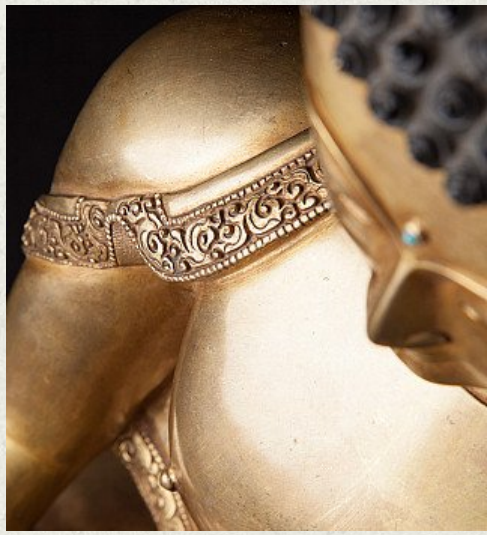

[See on website](#)