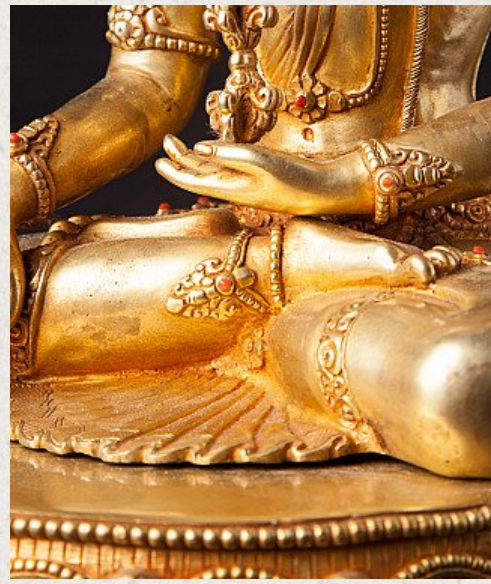

[See on website](#)