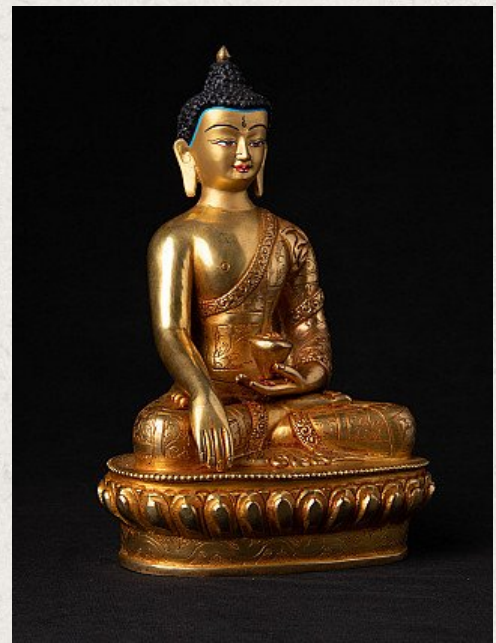

Newly made Nepali Buddha statue

- Material : bronze
- 22 cm high
- 14,5 cm wide and 9,5 cm deep
- Fire gilded with 24 krt. gold - the face is gold painted
- Bhumisparsha mudra
- Newly made in very high quality !
- Originating from Nepal
- Nr: 3150-3

Asian art

Rielerweg 71-73

7416 ZB Deventer

The Netherlands

www.burmese-art.com

info@burmese-art.com

+31-6-22192241