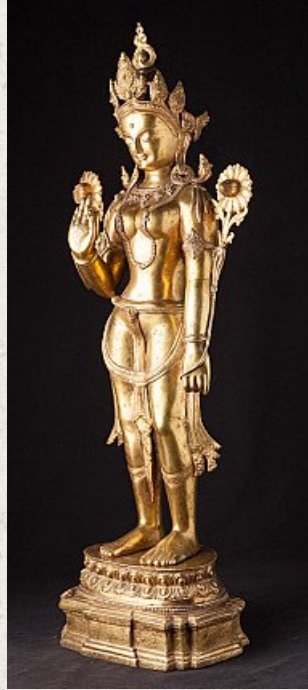

Large old Nepali Tara statue

- Material : bronze
- 83 cm high
- 27 cm wide and 18 cm deep
- Fire gilded with 24 krt. gold
- Middle 20th century
- Made in very high quality !
- Originating from Nepal
- Nr. 3145

Asian art

Rielerweg 71-73

7416 ZB Deventer

The Netherlands

www.burmese-art.com

info@burmese-art.com

+31-6-22192241