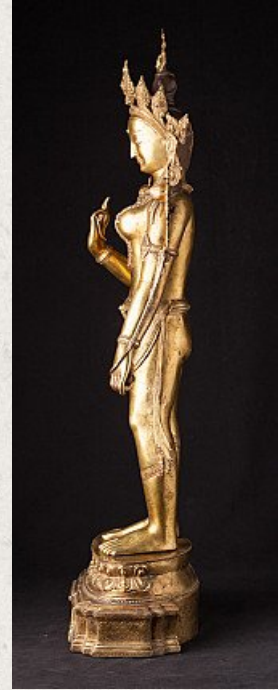

Large old Nepali Tara statue

- Material : bronze
- 83 cm high
- 27 cm wide and 18 cm deep
- Fire gilded with 24 krt. gold
- Middle 20th century
- Made in very high quality !
- Originating from Nepal
- Nr. 3145

Asian art

Rielerweg 71-73

7416 ZB Deventer

The Netherlands

www.burmese-art.com

info@burmese-art.com

+31-6-22192241