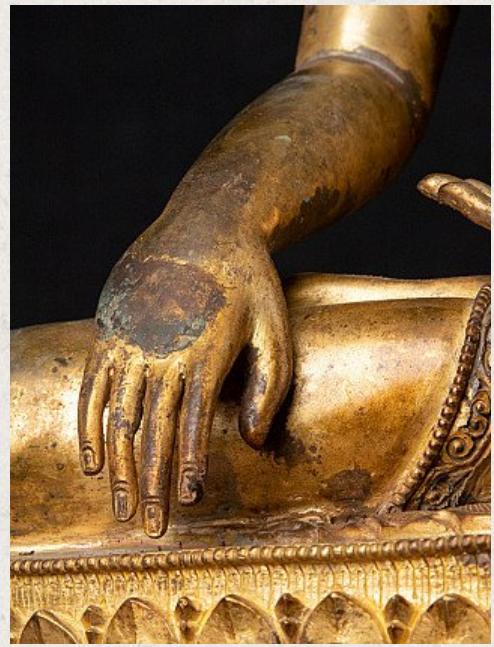

See on website