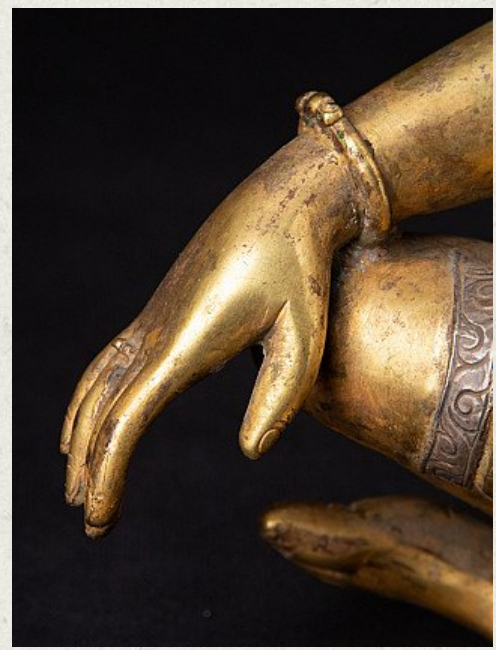

[See on website](#)