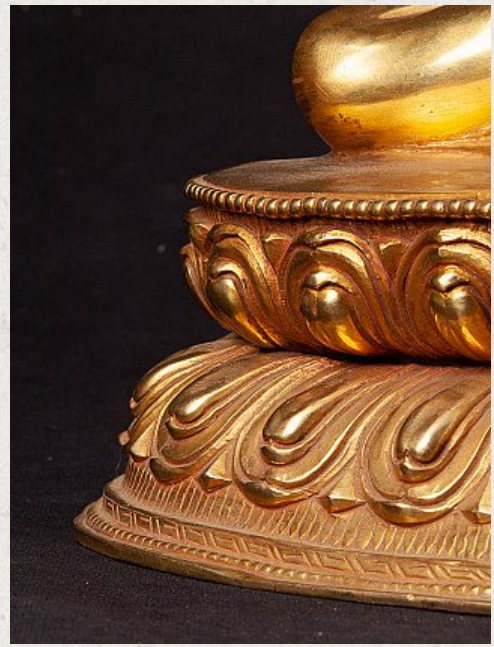

See on
website